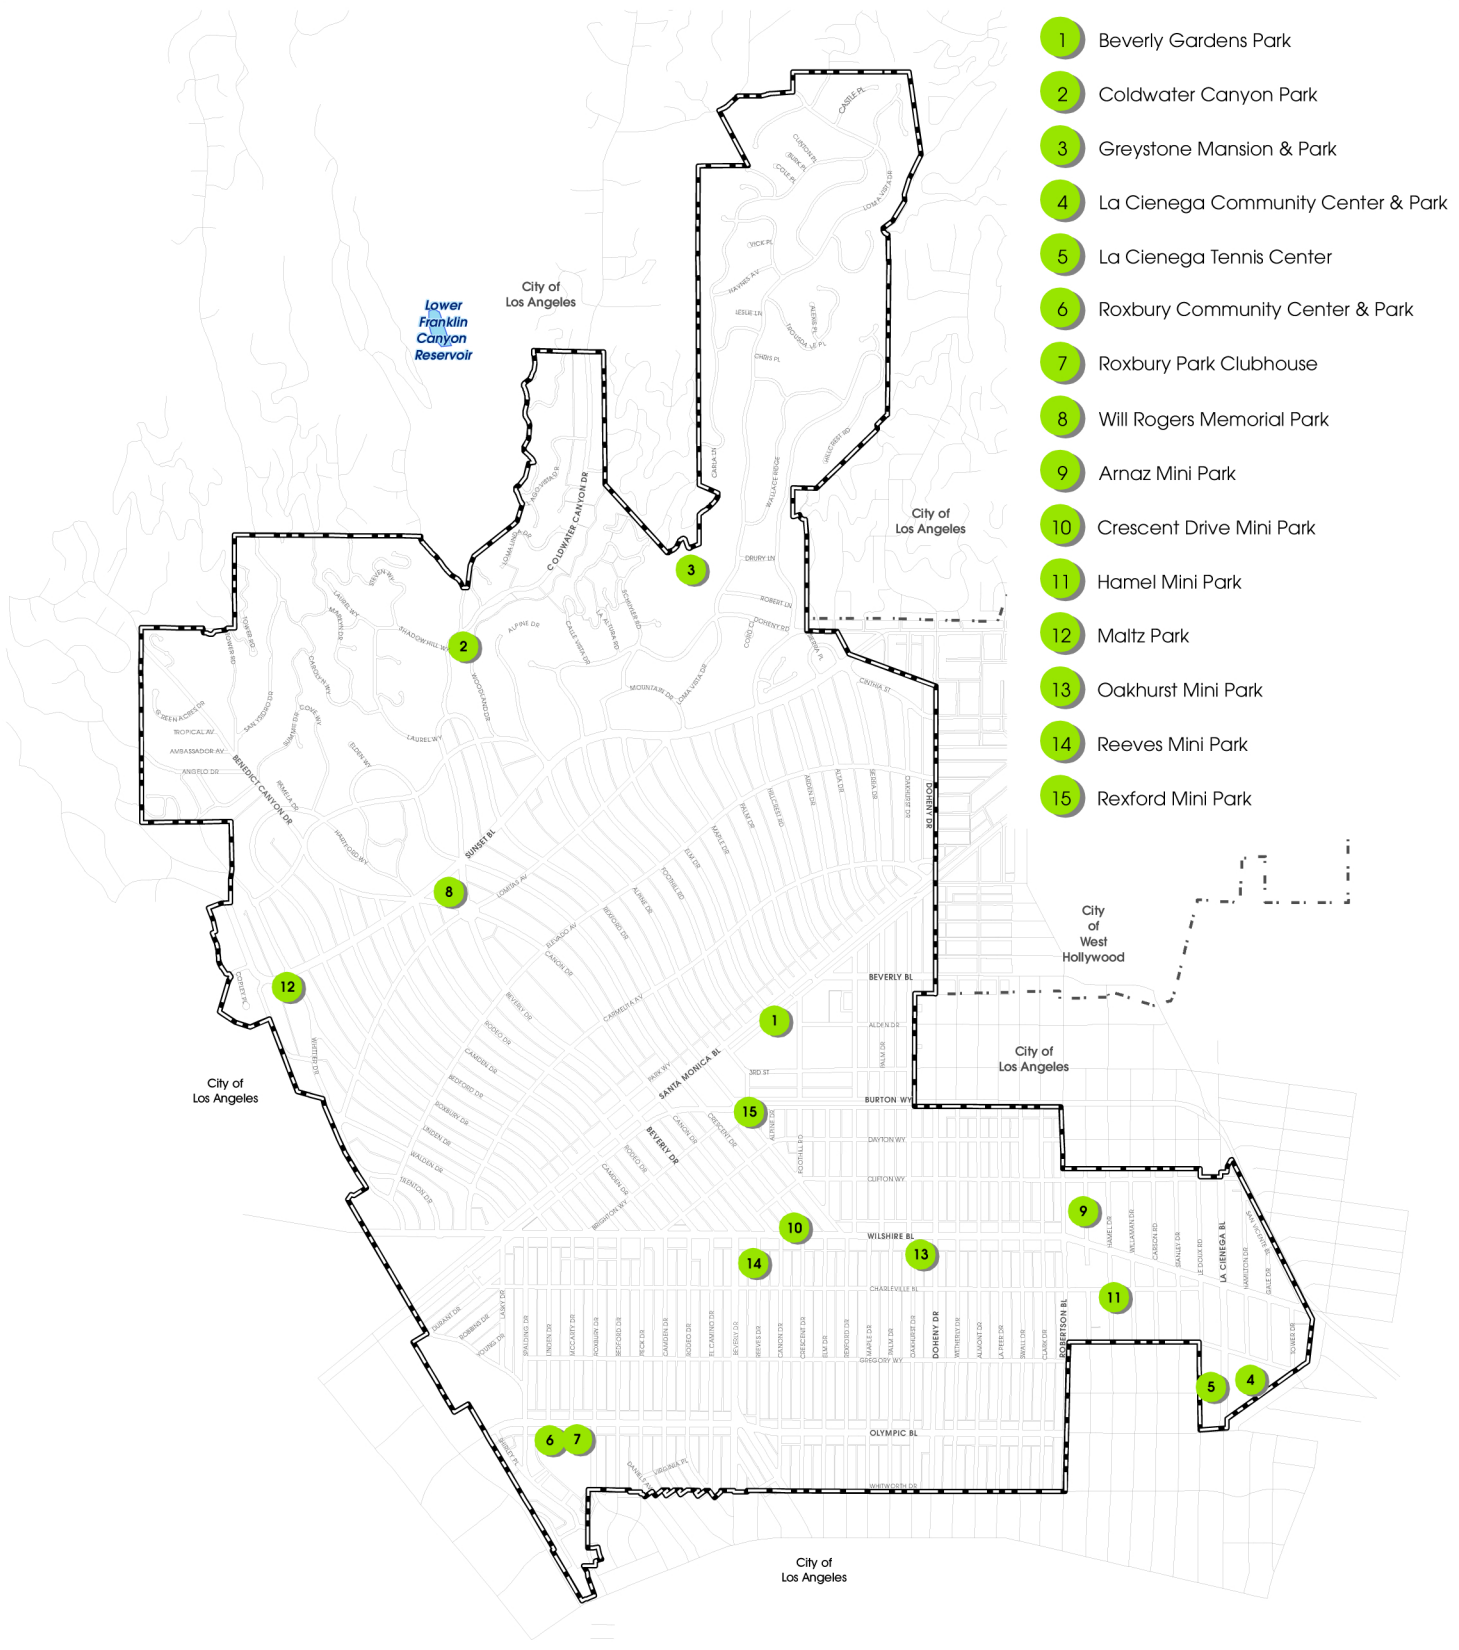

Recreation and Parks Facilities

Beverly Hills General Plan

Figure OS1

Source: City of Beverly Hills, February 2005