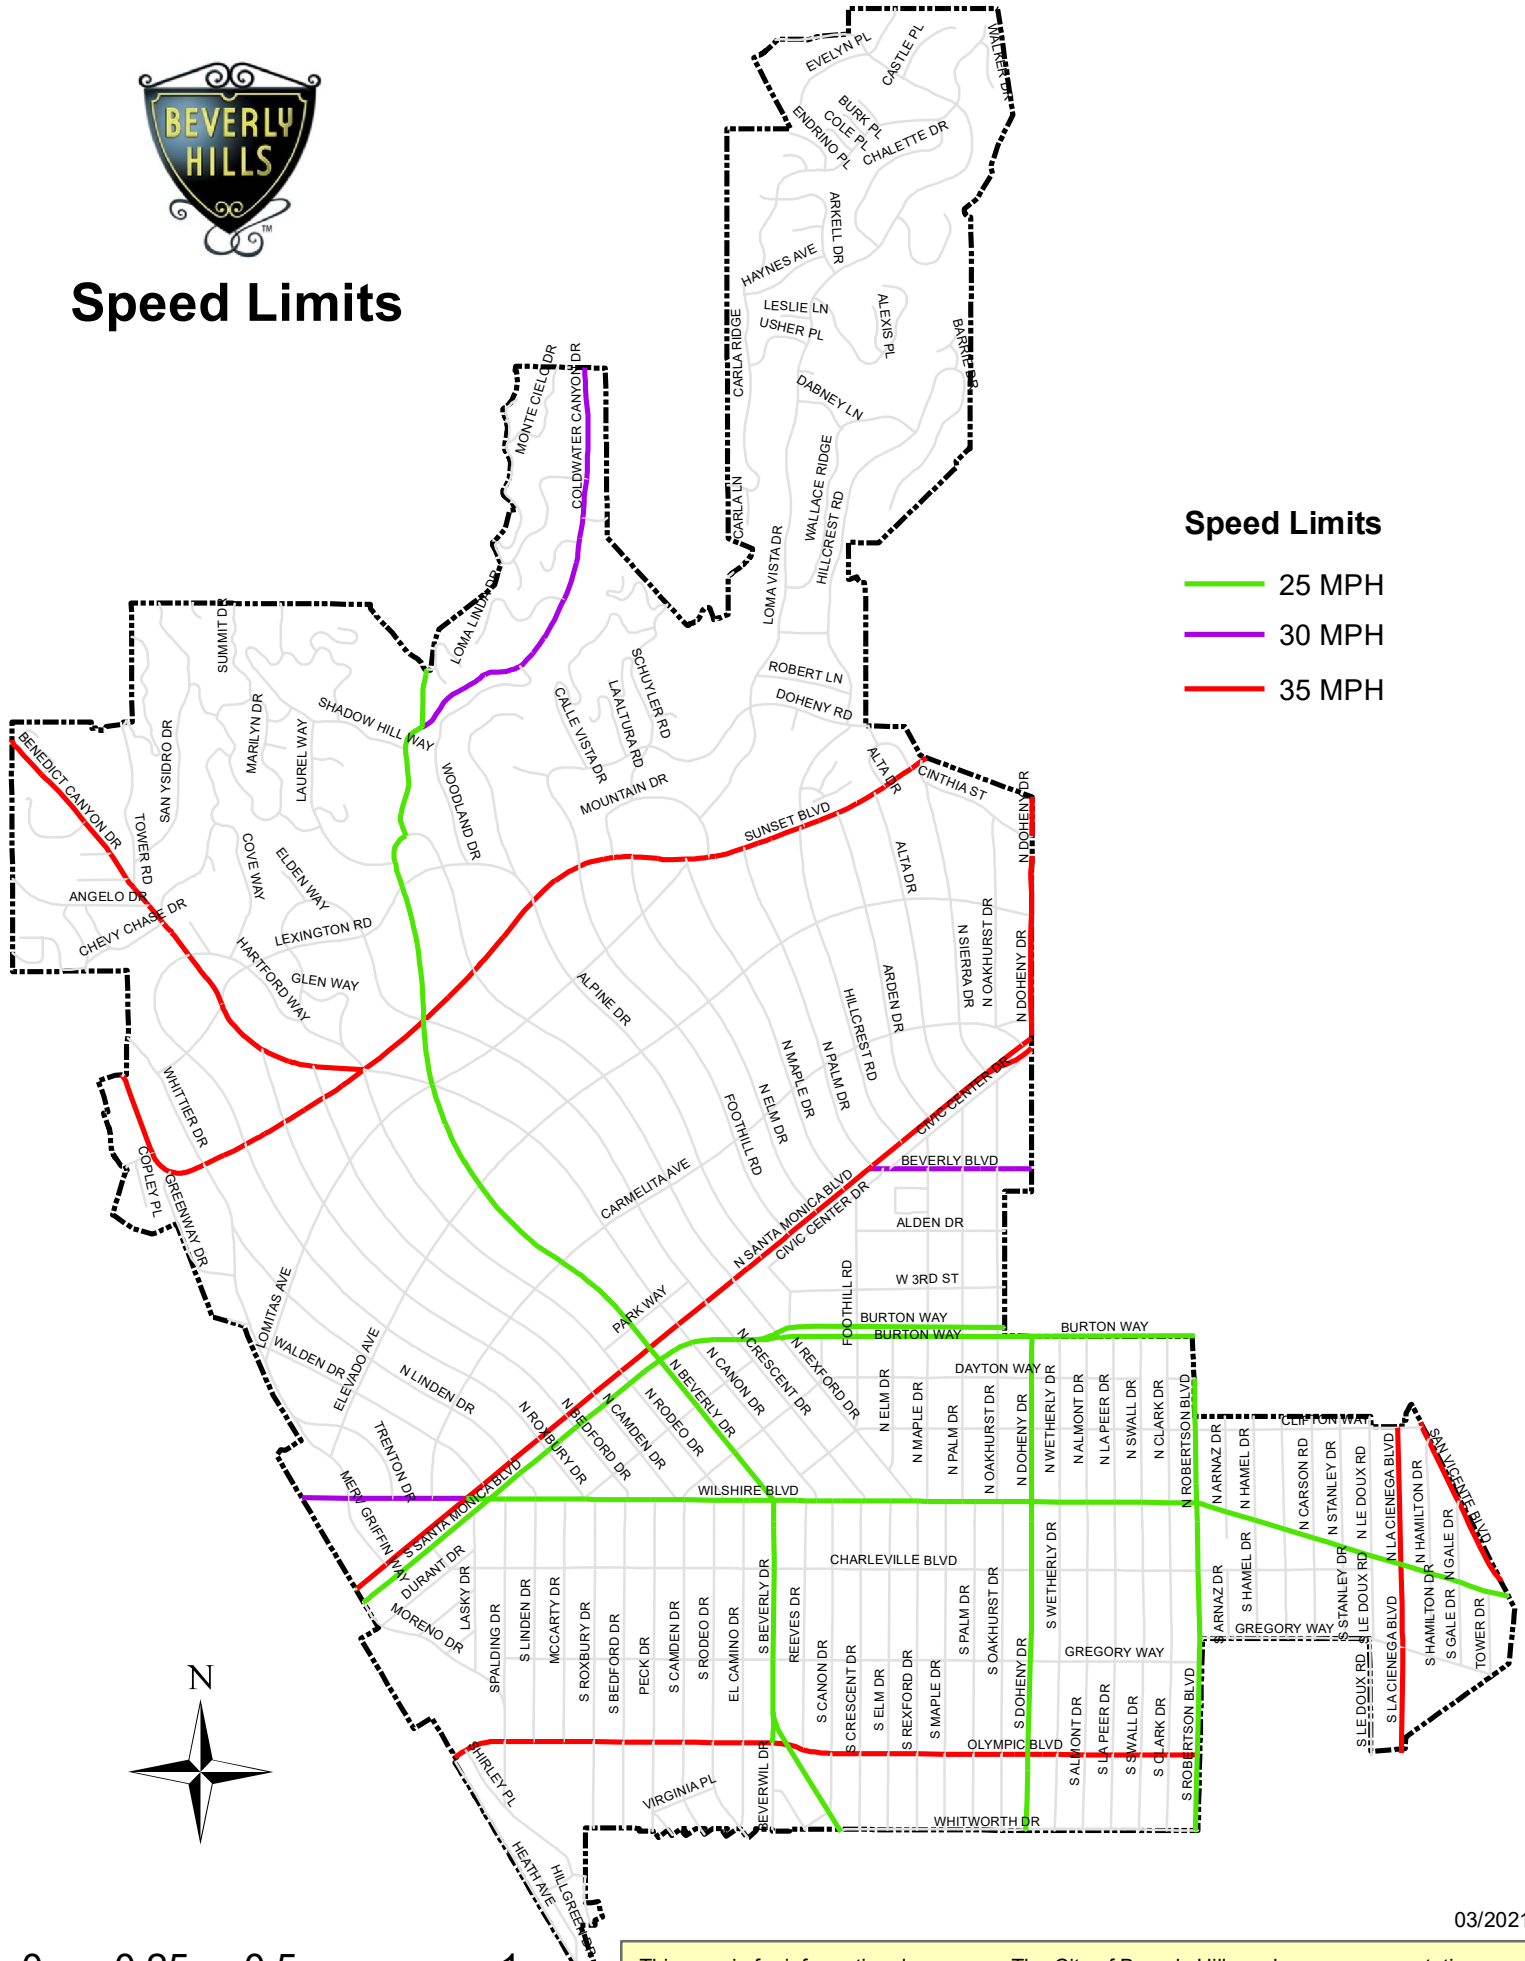

Speed Limits

Speed Limits

- 25 MPH
- 30 MPH
- 35 MPH

03/2021

This map is for informational purposes. The City of Beverly Hills makes no representations or warranties of any kind with respect to the accuracy of the information or data furnished herein. Visit www.beverlyhills.org/municode for the latest information.